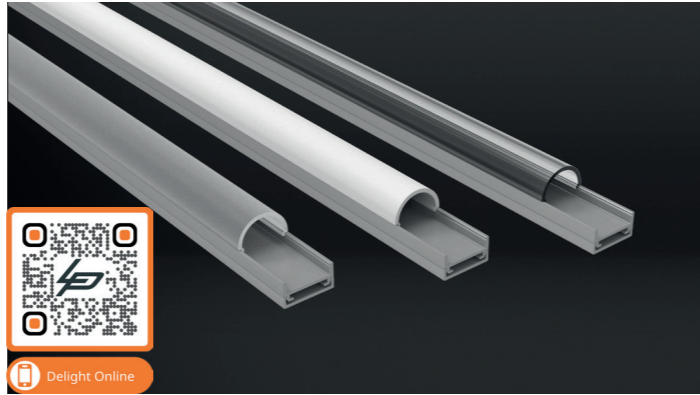

Click cover round

Product name	Alupro LED profile click cover round
Color	Aluminium
Length	2m
Width	20,2mm
Height	19,7mm
Max. LED strip power	28,8 W/m

PROFILES AND ENDCAPS

Aluminium	White	Black	
2.01.0650	-	-	Alupro LED profile click cover round 2m
2.01.0652	-	-	Alupro LED profile click cover round endcap closed round
2.01.0651	-	-	Alupro LED profile click cover round endcap open Round

Click cover square

Product name	Alupro LED profile click cover square
Color	Aluminium
Length	2m
Width	16,9mm
Height	20,2mm
Max. LED strip power	28,8 W/m

PROFILES AND ENDCAPS

Aluminium	White	Black	
2.01.0650	-	-	Alupro LED profile click cover square 2m
2.01.0654	-	-	30mm endcap closed square
2.01.0653	-	-	30mm endcap open square

Click cover PMMA lens 60°

Product name	Alupro LED profile click cover PMMA lens 60°
Color	Aluminium
Length	2m
Width	19,7mm
Height	16,2mm
Max. LED strip power	28,8 W/m

PROFILES AND ENDCAPS

Aluminium	White	Black	
2.01.0650	-	-	Alupro LED profile click cover round 2m
2.01.0656	-	-	Alupro LED profile click cover PMMA lens 60° endcap closed
2.01.0655	-	-	Alupro LED profile click cover PMMA lens 60° endcap open

COVERS AND MOUNTING CLIPS

Article No.	
2.01.0649	Alupro LED profile click cover PMMA lens 60° transparent 2m

Wide surface mounted

Product name	Alupro LED profile wide surface mounted
Color	Aluminium, white and black
Length	2m
Width	23mm
Height	10mm
Max. LED strip power	28,8 W/m