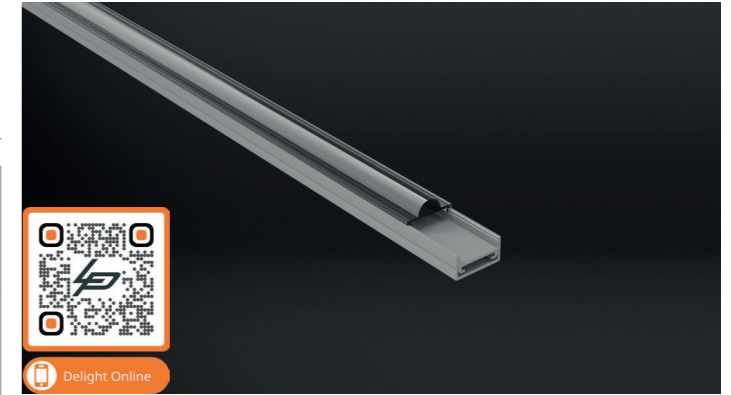

Click cover round

Product name	Alupro LED profile click cover round
Color	Aluminium
Length	2m
Width	20,2mm
Height	19,7mm
Max. LED strip power	28,8 W/m

PROFILES AND ENDCAPS

Aluminium	White	Black	
2.01.0650	-	-	Alupro LED profile click cover round 2m
2.01.0652	-	-	Alupro LED profile click cover round endcap closed round
2.01.0651	-	-	Alupro LED profile click cover round endcap open Round

Click cover square

Product name	Alupro LED profile click cover square
Color	Aluminium
Length	2m
Width	16,9mm
Height	20,2mm
Max. LED strip power	28,8 W/m

PROFILES AND ENDCAPS

Aluminium	White	Black	
2.01.0650	-	-	Alupro LED profile click cover square 2m
2.01.0654	-	-	30mm endcap closed square
2.01.0653	-	-	30mm endcap open square

Click cover PMMA lens 60°

Product name	Alupro LED profile click cover PMMA lens 60°
Color	Aluminium
Length	2m
Width	19,7mm
Height	16,2mm
Max. LED strip power	28,8 W/m

PROFILES AND ENDCAPS

Aluminium	White	Black	
2.01.0650	-	-	Alupro LED profile click cover round 2m
2.01.0656	-	-	Alupro LED profile click cover PMMA lens 60° endcap closed
2.01.0655	-	-	Alupro LED profile click cover PMMA lens 60° endcap open

COVERS AND MOUNTING CLIPS

Article No.	
2.01.0649	Alupro LED profile click cover PMMA lens 60° transparent 2m

Wide surface mounted

Product name	Alupro LED profile wide surface mounted
Color	Aluminium, white and black
Length	2m
Width	23mm
Height	10mm
Max. LED strip power	28,8 W/m