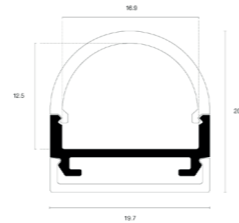

Click cover round

Product name	Alupro LED profile click cover round
Color	Aluminium
Length	2m
Width	20,2mm
Height	19,7mm
Max. LED strip power	28,8 W/m

PROFILES AND ENDCAPS

Aluminium	White	Black	
2.01.0650	-	-	Alupro LED profile click cover round 2m
2.01.0652	-	-	Alupro LED profile click cover round endcap closed round
2.01.0651	-	-	Alupro LED profile click cover round endcap open Round

Click cover square

Product name	Alupro LED profile click cover square
Color	Aluminium
Length	2m
Width	16,9mm
Height	20,2mm
Max. LED strip power	28,8 W/m

PROFILES AND ENDCAPS

Aluminium	White	Black	
2.01.0650	-	-	Alupro LED profile click cover square 2m
2.01.0654	-	-	30mm endcap closed square
2.01.0653	-	-	30mm endcap open square

Click cover PMMA lens 60°

Product name	Alupro LED profile click cover PMMA lens 60°
Color	Aluminium
Length	2m
Width	19,7mm
Height	16,2mm
Max. LED strip power	28,8 W/m

PROFILES AND ENDCAPS

Aluminium	White	Black	
2.01.0650	-	-	Alupro LED profile click cover round 2m
2.01.0656	-	-	Alupro LED profile click cover PMMA lens 60° endcap closed
2.01.0655	-	-	Alupro LED profile click cover PMMA lens 60° endcap open

COVERS AND MOUNTING CLIPS

Article No.	
2.01.0649	Alupro LED profile click cover PMMA lens 60° transparent 2m

Wide surface mounted

Product name	Alupro LED profile wide surface mounted
Color	Aluminium, white and black
Length	2m
Width	23mm
Height	10mm
Max. LED strip power	28,8 W/m