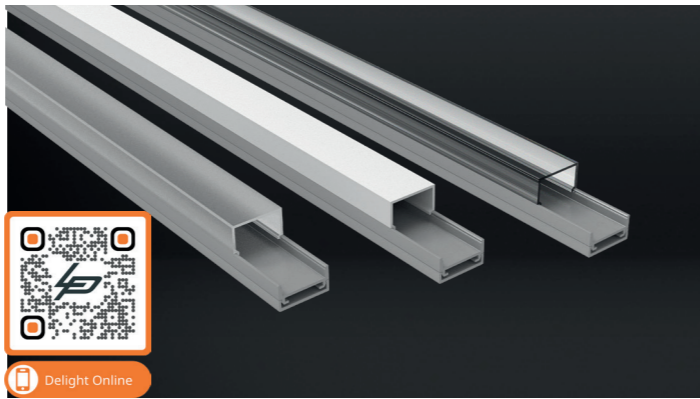

Click cover round

Product name	Alupro LED profile click cover round
Color	Aluminium
Length	2m
Width	20,2mm
Height	19,7mm
Max. LED strip power	28,8 W/m

PROFILES AND ENDCAPS

Aluminium	White	Black	
2.01.0650	-	-	Alupro LED profile click cover round 2m
2.01.0652	-	-	Alupro LED profile click cover round endcap closed round
2.01.0651	-	-	Alupro LED profile click cover round endcap open Round

Click cover square

Product name	Alupro LED profile click cover square
Color	Aluminium
Length	2m
Width	16,9mm
Height	20,2mm
Max. LED strip power	28,8 W/m

PROFILES AND ENDCAPS

Aluminium	White	Black	
2.01.0650	-	-	Alupro LED profile click cover square 2m
2.01.0654	-	-	30mm endcap closed square
2.01.0653	-	-	30mm endcap open square

Click cover PMMA lens 60°

Product name	Alupro LED profile click cover PMMA lens 60°
Color	Aluminium
Length	2m
Width	19,7mm
Height	16,2mm
Max. LED strip power	28,8 W/m

PROFILES AND ENDCAPS

Aluminium	White	Black	
2.01.0650	-	-	Alupro LED profile click cover round 2m
2.01.0656	-	-	Alupro LED profile click cover PMMA lens 60° endcap closed
2.01.0655	-	-	Alupro LED profile click cover PMMA lens 60° endcap open

COVERS AND MOUNTING CLIPS

Article No.	
2.01.0649	Alupro LED profile click cover PMMA lens 60° transparent 2m

Wide surface mounted

Product name	Alupro LED profile wide surface mounted
Color	Aluminium, white and black
Length	2m
Width	23mm
Height	10mm
Max. LED strip power	28,8 W/m