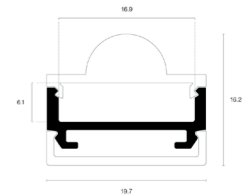

Click cover square

Product name	Alupro LED profile click cover square
Color	Aluminium
Length	2m
Width	16,9mm
Height	20,2mm
Max. LED strip power	28,8 W/m

PROFILES AND ENDCAPS

Aluminium	White	Black	
2.01.0650	-	-	Alupro LED profile click cover square 2m
2.01.0654	-	-	30mm endcap closed square
2.01.0653	-	-	30mm endcap open square

Click cover PMMA lens 60°

Product name	Alupro LED profile click cover PMMA lens 60°
Color	Aluminium
Length	2m
Width	19,7mm
Height	16,2mm
Max. LED strip power	28,8 W/m

PROFILES AND ENDCAPS

Aluminium	White	Black	
2.01.0650	-	-	Alupro LED profile click cover round 2m
2.01.0656	-	-	Alupro LED profile click cover PMMA lens 60° endcap closed
2.01.0655	-	-	Alupro LED profile click cover PMMA lens 60° endcap open

COVERS AND MOUNTING CLIPS

Article No.	
2.01.0649	Alupro LED profile click cover PMMA lens 60° transparent 2m

Wide surface mounted

Product name	Alupro LED profile wide surface mounted
Color	Aluminium, white and black
Length	2m
Width	23mm
Height	10mm
Max. LED strip power	28,8 W/m