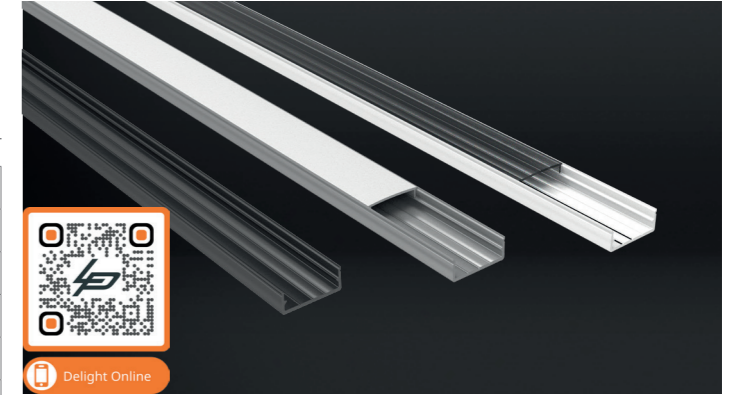

Click cover PMMA lens 60°

Product name	Alupro LED profile click cover PMMA lens 60°
Color	Aluminium
Length	2m
Width	19,7mm
Height	16,2mm
Max. LED strip power	28,8 W/m

PROFILES AND ENDCAPS

Aluminium	White	Black	
2.01.0650	-	-	Alupro LED profile click cover round 2m
2.01.0656	-	-	Alupro LED profile click cover PMMA lens 60° endcap closed
2.01.0655	-	-	Alupro LED profile click cover PMMA lens 60° endcap open

COVERS AND MOUNTING CLIPS

Article No.	
2.01.0649	Alupro LED profile click cover PMMA lens 60° transparent 2m

Wide surface mounted

Product name	Alupro LED profile wide surface mounted
Color	Aluminium, white and black
Length	2m
Width	23mm
Height	10mm
Max. LED strip power	28,8 W/m