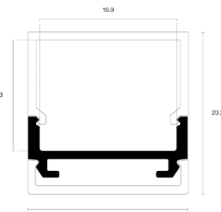

Click cover square

Product name	Alupro LED profile click cover square
Color	Aluminium
Length	2m
Width	16,9mm
Height	20,2mm
Max. LED strip power	28,8 W/m

PROFILES AND ENDCAPS

Aluminium	White	Black	
2.01.0650	-	-	Alupro LED profile click cover square 2m
2.01.0654	-	-	30mm endcap closed square
2.01.0653	-	-	30mm endcap open square

Click cover PMMA lens 60°

Product name	Alupro LED profile click cover PMMA lens 60°
Color	Aluminium
Length	2m
Width	19,7mm
Height	16,2mm
Max. LED strip power	28,8 W/m

PROFILES AND ENDCAPS

Aluminium	White	Black	
2.01.0650	-	-	Alupro LED profile click cover round 2m
2.01.0656	-	-	Alupro LED profile click cover PMMA lens 60° endcap closed
2.01.0655	-	-	Alupro LED profile click cover PMMA lens 60° endcap open